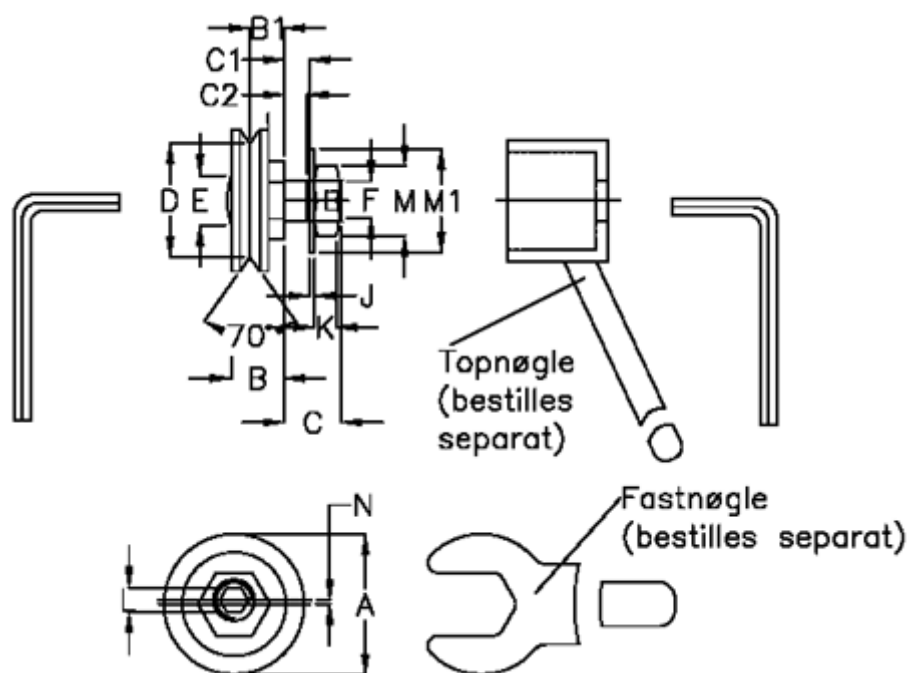

Article number: 0571509360

Description: Hepco GV3 bearing GSJ 360 E
Slimline With Short Stud

Measures

a = 36.0	F = M10 x 1,25
B = 14.0	J = 1.25
B1 = 8.3	K = 6.0
C = 13.8	L = 4.0
C1 = 6.6	M = 17
C2 = 5.2	M1 = 21
D = 27.57	N = 1.00
E = 12.0	Weight kg/1000 = 0.065